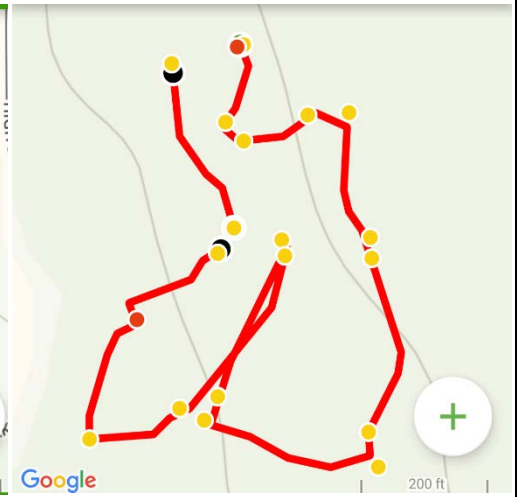

Buzzell Lane
Disc Golf
At
Kineowatha Park
Wilton, Maine
207-645-4825

Holes 1-9

Holes 10-18

Buzzell Lane
Disc Golf
At
Kineowatha Park
Wilton, Maine
207-645-4825

Holes 1-9

Holes 10-18