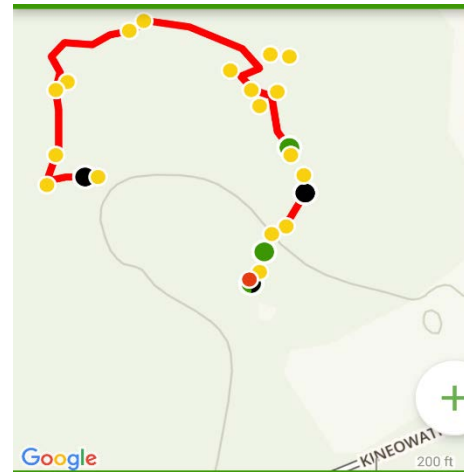

Buzzell Lane
Disc Golf
At
Kineowatha Park
Wilton, Maine
207-645-4825

Holes 1-9

Holes 10-18

Buzzell Lane
Disc Golf
At
Kineowatha Park
Wilton, Maine
207-645-4825

Holes 1-9

Holes 10-18