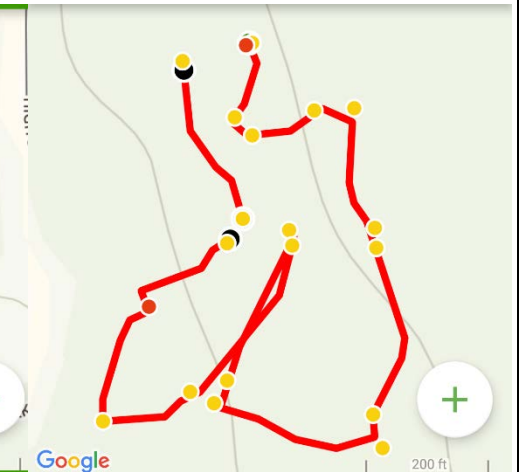

Buzzell Lane
Disc Golf
At
Kineowatha Park
Wilton, Maine
207-645-4825

Holes 1-9

Holes 10-18

Buzzell Lane
Disc Golf
At
Kineowatha Park
Wilton, Maine
207-645-4825

Holes 1-9

Holes 10-18