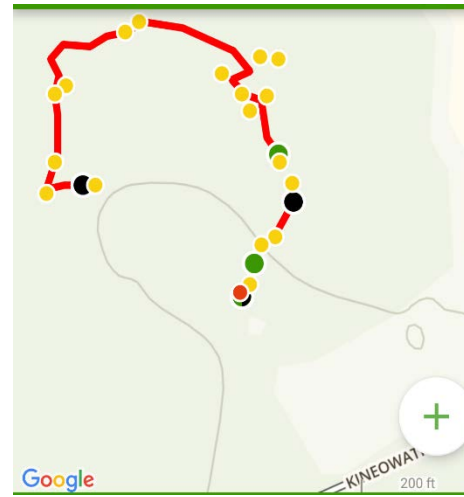

Buzzell Lane
Disc Golf
At
Kineowatha Park
Wilton, Maine
207-645-4825

Holes 1-9

Holes 10-18

Buzzell Lane
Disc Golf
At
Kineowatha Park
Wilton, Maine
207-645-4825

Holes 1-9

Holes 10-18